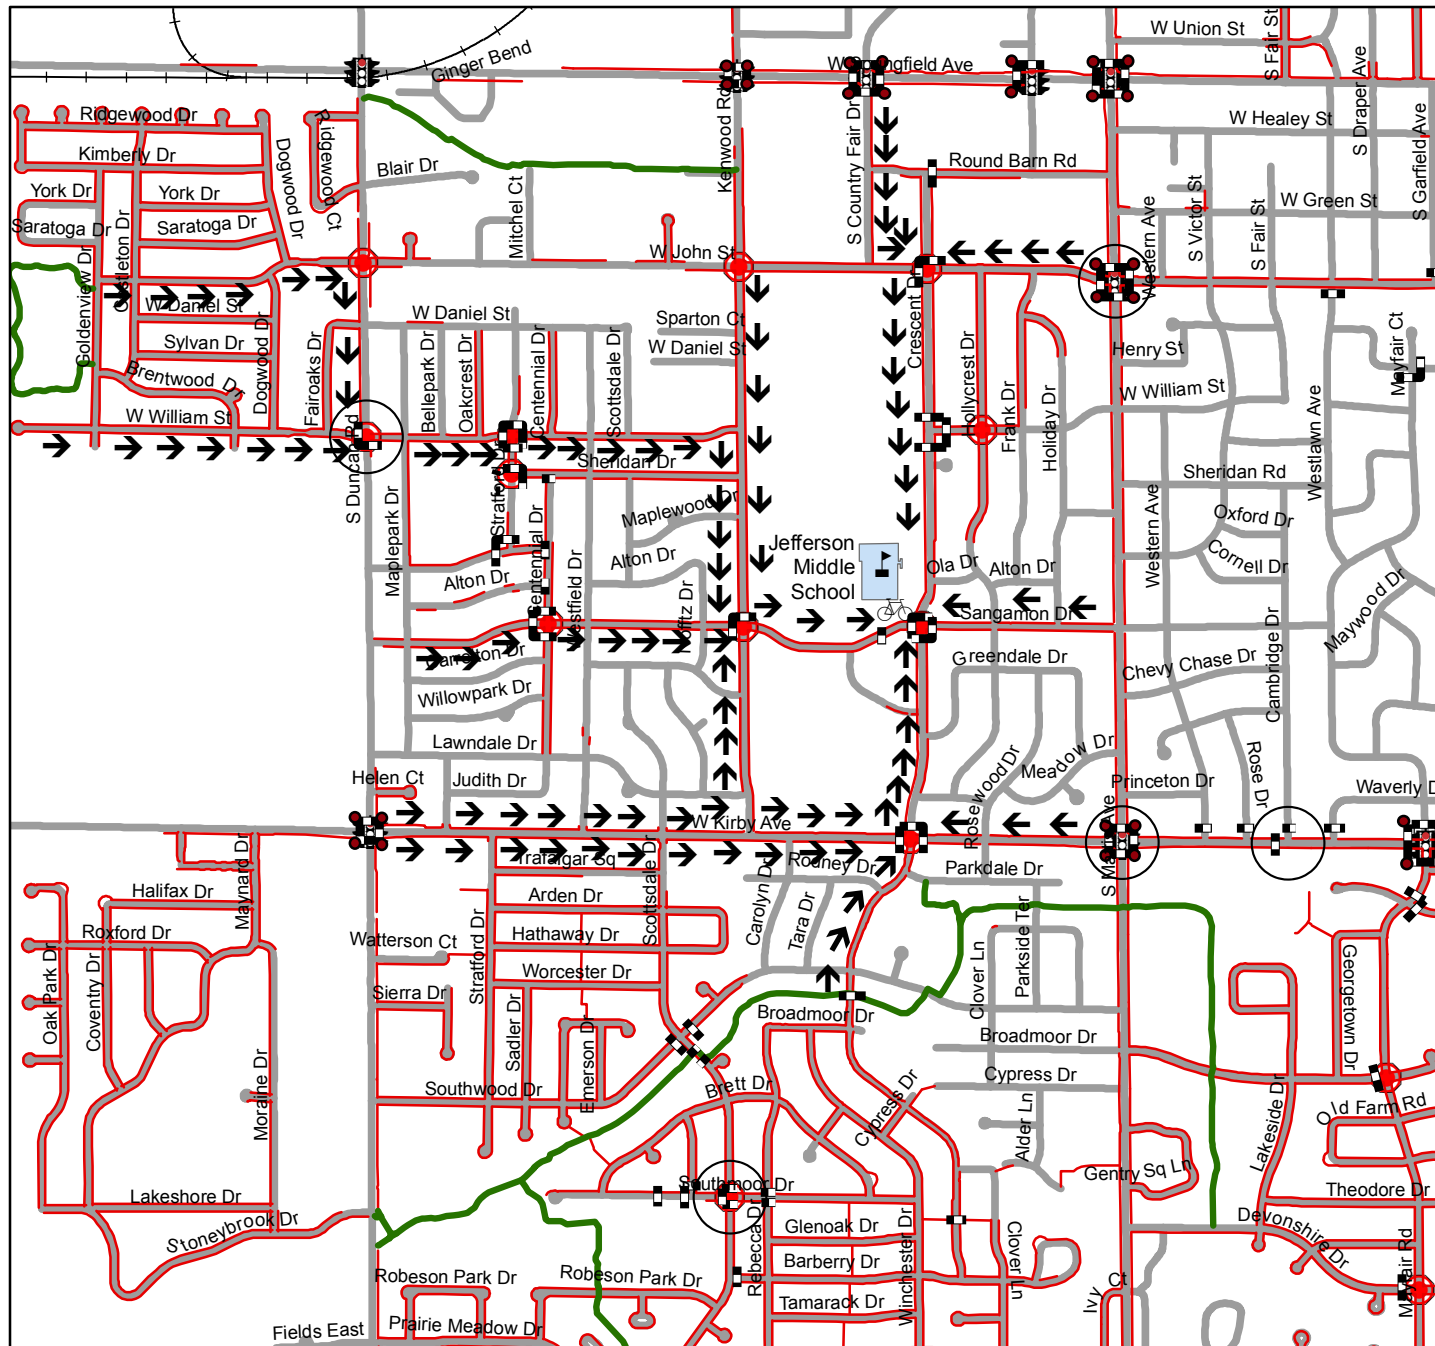

Safe Walking Route Maps 2009

Jefferson Middle School
 1115 South Crescent Drive
 Champaign, IL 61821

Legend

-  Crossing Guards
-  Sidewalks
-  Crosswalks
-  Safe Routes
-  Bike Racks
-  Shared-Use Path (off-street)
-  Streets
-  Railroads
-  Jefferson Middle School
-  School Footprint
-  Traffic Signal
-  All-Way Stop
-  Pedestrian Pushbutton