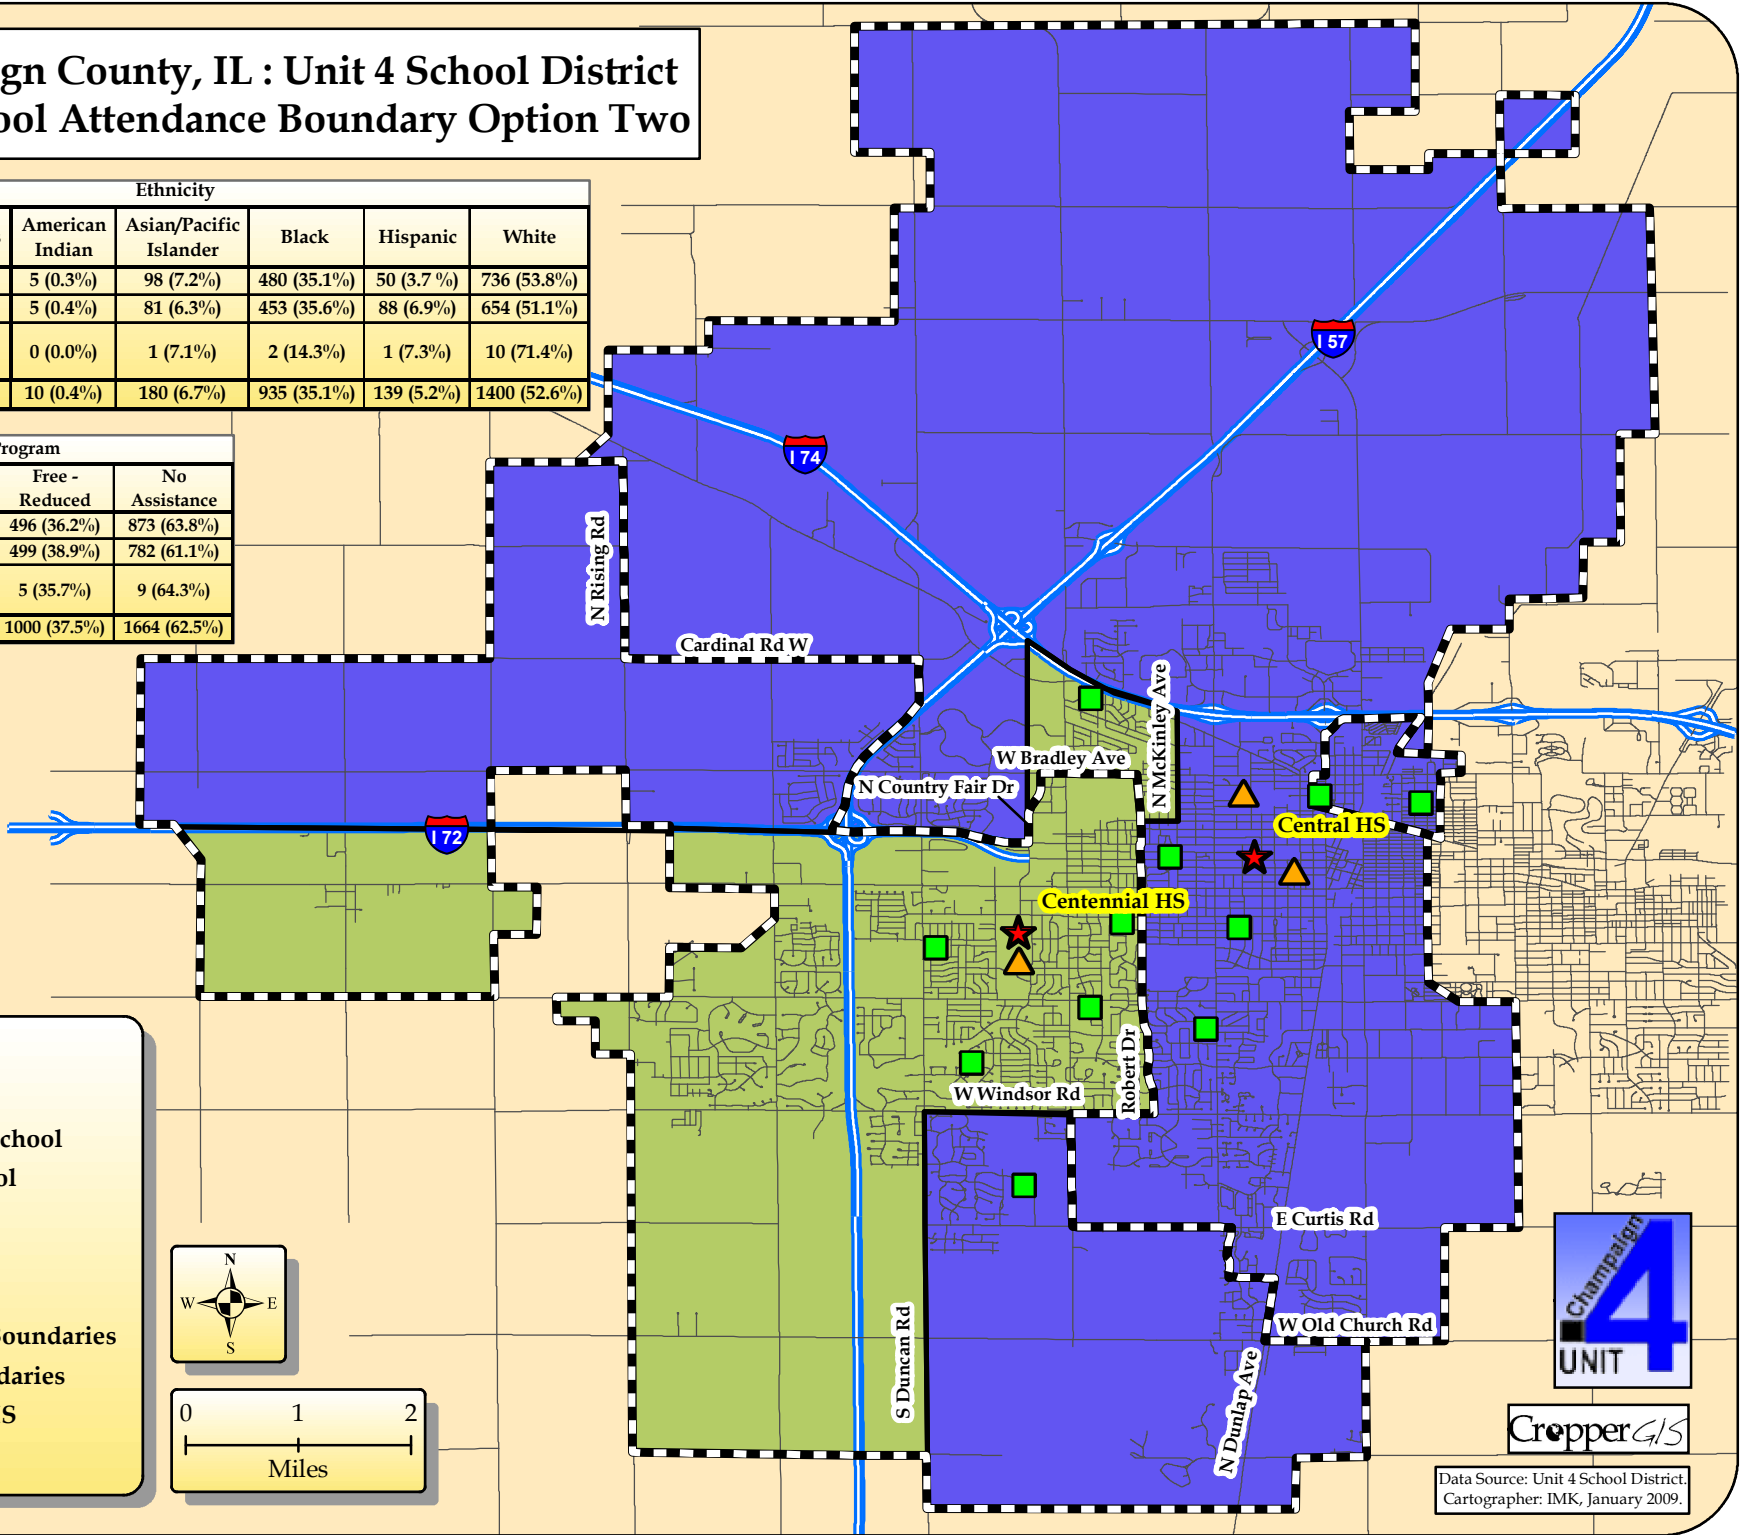

# Champaign County, IL : Unit 4 School District High School Attendance Boundary Option Two

Ethnicity						
	Students	American Indian	Asian/Pacific Islander	Black	Hispanic	White
Centennial HS	1369	5 (0.3%)	98 (7.2%)	480 (35.1%)	50 (3.7%)	736 (53.8%)
Central HS	1281	5 (0.4%)	81 (6.3%)	453 (35.6%)	88 (6.9%)	654 (51.1%)
Live Outside District	14	0 (0.0%)	1 (7.1%)	2 (14.3%)	1 (7.3%)	10 (71.4%)
<b>Total</b>	<b>2664</b>	<b>10 (0.4%)</b>	<b>180 (6.7%)</b>	<b>935 (35.1%)</b>	<b>139 (5.2%)</b>	<b>1400 (52.6%)</b>

Lunch Program			
	Students	Free - Reduced	No Assistance
Centennial HS	1369	496 (36.2%)	873 (63.8%)
Central HS	1281	499 (38.9%)	782 (61.1%)
Live Outside District	14	5 (35.7%)	9 (64.3%)
<b>Total</b>	<b>2664</b>	<b>1000 (37.5%)</b>	<b>1664 (62.5%)</b>

**Legend**

**School Type**

- Elementary School
- ▲ Middle School
- ★ High School
- Road
- Interstate
- Current HS Boundaries
- Option Two Boundaries
- Centennial HS
- Central HS

Data Source: Unit 4 School District.  
Cartographer: IMK, January 2009.